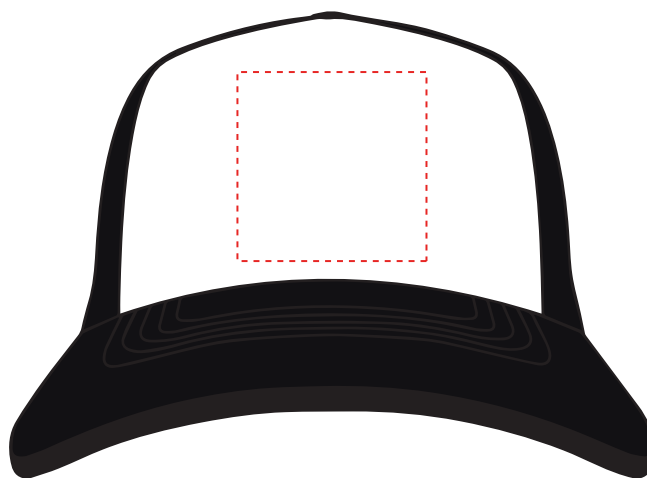

Your Ref:
Our Ref:Quantity:
Version: 1Product Code: CF1005
Product Colour:**PRINTING CONCERNS: PRINT MAY DISCOLOUR****PRODUCT INFO: DUE TO THE NATURE OF THE PRODUCT THE PRINT POSITION MAY VARY BY 2 - 3 MM****Madiera Thread Colour**

The dashed line is to demonstrate print area and will not appear on your printed item

- Colour 1
- Colour 1
- Colour 1
- Colour 1

ARTWORK SCALE 50%

ARTWORK SCALE 100%
Max print area 50mm x 50mm*To proceed, please approve visual via the online system.***PLEASE NOTE:**